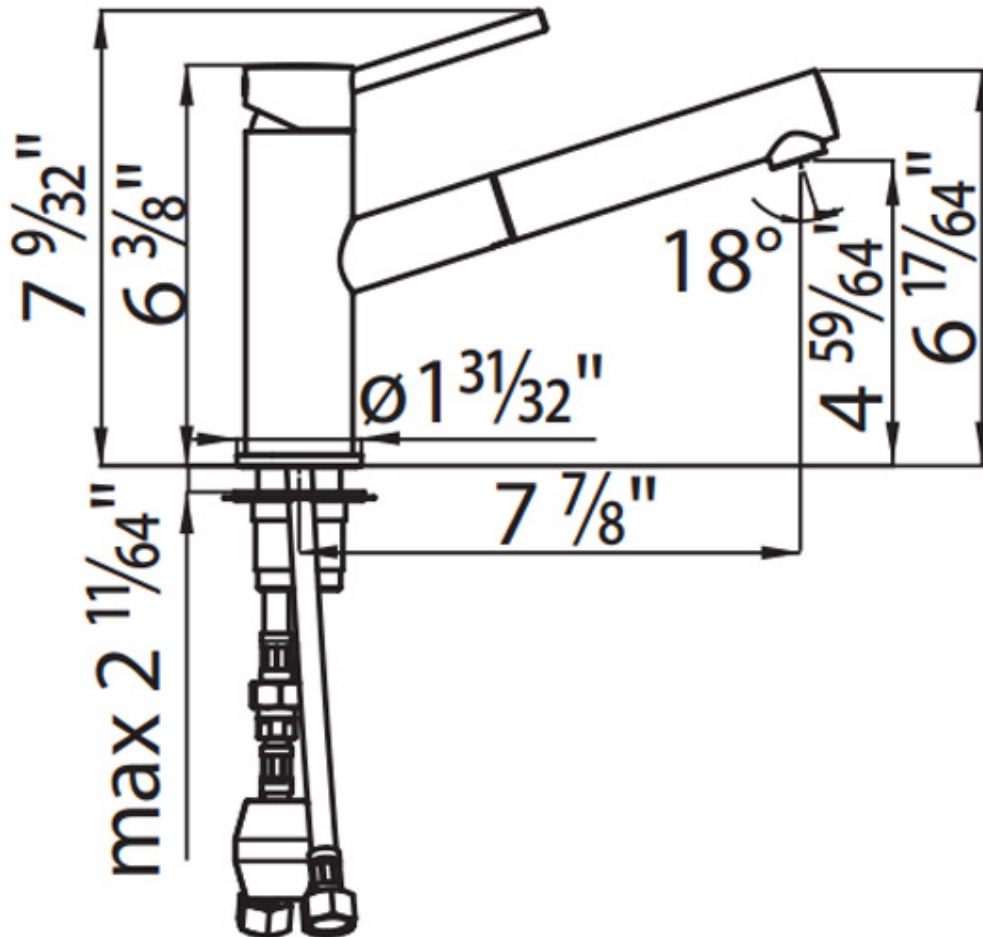

---

Mixer hole  $\varnothing 1 \frac{3}{8}''$

---

Max worktop thickness  $2 \frac{11}{64}''$

---

Mixer type Single lever mixer tap with rotating barrel and extractable shower head.

---

**Notes:** Strengthening plate included

### FEATURES

Rotating angle

All the taps have a wide angle of rotation. Some models even permit a full 360° rotation.

Strengthening plate

Foster's mixer taps are equipped with the strengthening plate that offers perfect stability on any sink.

## RECOMMENDED PAIRINGS

**Milano Cooktop 4 burners inLine**  
7640 900

**Sink Leonardo 20" x 20" - U/M**  
1013 660